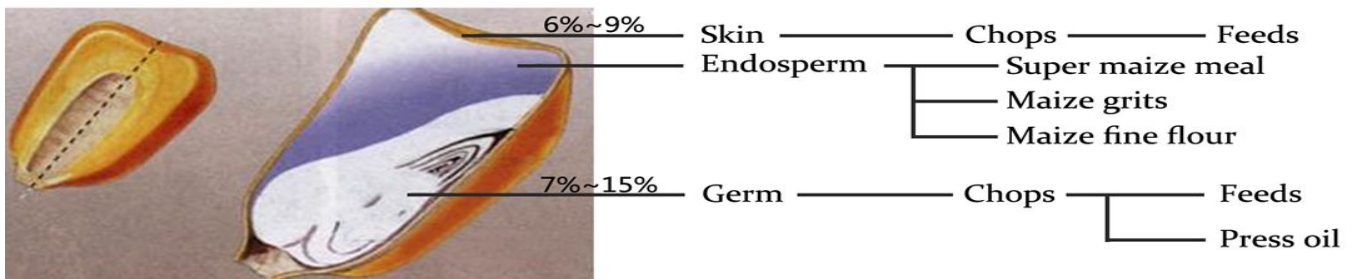

Address: No.388 NORTH JIANHUA STREET SHIJIAZHUANG, HEBEI, CHINA.

Post Code: 050034 Tel: 0086-311-85528086 Fax: 0086-311-8791006

MAIZE FLOUR MILL
MAIZE FLOUR MILL

Maize Length: 8mm~12mm
Width: 7mm~10mm
Thickness: 3mm~7mm